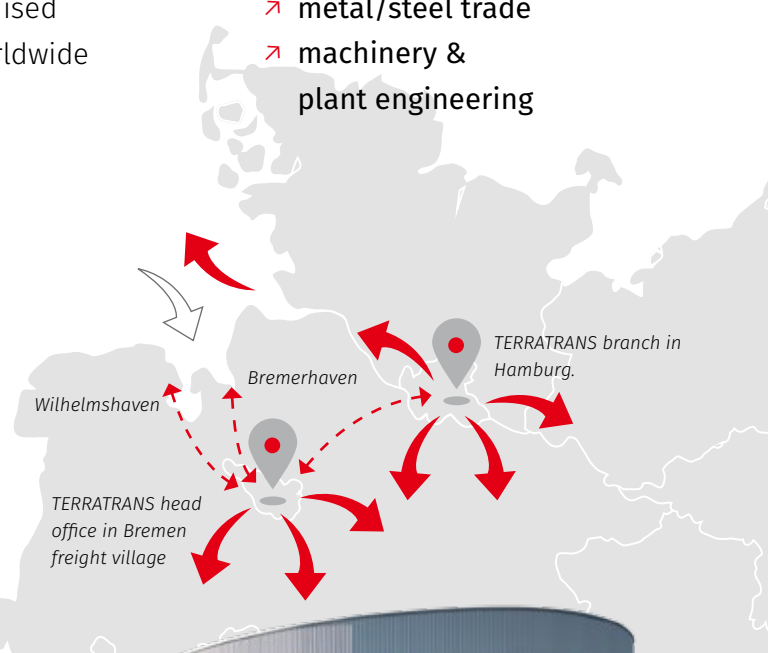

# Collaborative. Hanseatic. Expertise in international logistics services.

The logistics market is rapidly changing.

We at TERRATRANS are experts in individual transportation and logistics solutions.

Consistent. Over 40 years on the market. Our services comprise ocean freight, trucking, warehousing logistics and distribution for industrial and trading companies.

- Our 230 personnel will get your goods quickly and safely on their way.
- International contact partners ensure smooth communication in the language of your customers and partners.
- Our transport networks enable customised shipments worldwide or regionally.

Our head office is located in the freight village in Bremen, where flows of goods condense. Germany's number one logistics centre is directly joined to the ports of Hamburg, Bremerhaven and Wilhelmshaven. With our own branches in Bremen, Hamburg, Lemgo, Verona and Sassuolo (Modena) we command regional bases at home and operate internationally.

### ***Combined freight transport on road and rail.***

On the routes Hamburg – Verona – Hamburg and Bremen – Verona – Bremen, TERRATRANS provides reliable, efficient and eco-friendly block train connections daily and moves 160 lorry units to and from Italy via Europe's number one "Quadrante Europa" logistics centre week after week.